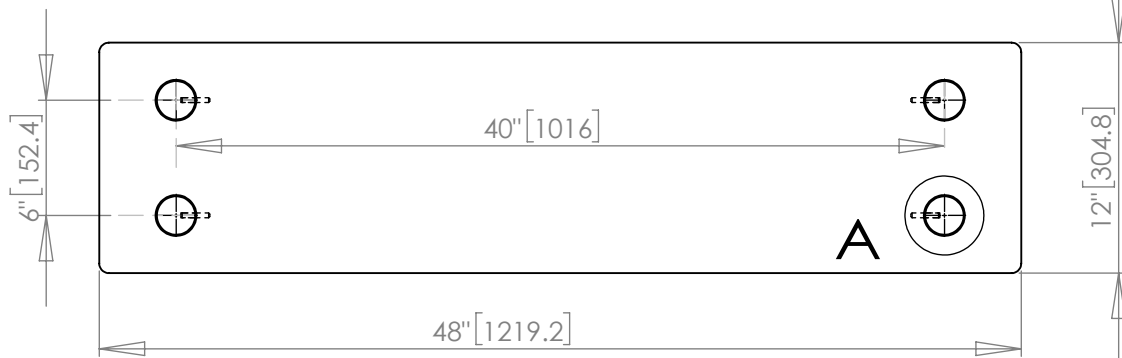

NO.	PART NUMBER	DESCRIPTION	Default/QTY.	TH	W	L	Material	Volume inches^3
1	Part1	Foot	4	2"	2"	36"	Pine	112.07
2	Part2	Shelf	4	3/4"	12"	48"	Pine	421.20
3	Wood Dowel Pins 1,4-Inch x 1-1,2-Inch	Wood Dowel Pins 1/4" x 1-1/2"	16				Birch	0.07

DETAIL A
SCALE 1 : 2

Web Site:		www.Eoutset.com	
DRAWN	NAME	DATE	MATERIAL:
	Bright Bai	2016/2/3	
Created Date:		2016/2/2 17:30:17	FINISH:
Last Save Date:		2016/2/3 18:08:09	Volume: 2134.21 inches^3
Author Email:		brightbai@hotmail.com	Weight: 26.22 pounds

TITLE:		<h1>Assembly Drawing</h1>	
DWG NO.			
SCALE: 1:10		SHEET 2 OF 2	A4
REVISION			

SECTION A-A
SCALE 1 : 5

Web Site: www.Eoutset.com			TITLE: Foot	
DRAWN	NAME Bright Bai	DATE 2016/2/3	MATERIAL: Pine	
Created Date: 2016/2/2 17:18:19			FINISH:	DWG NO.
Last Save Date: 2016/2/3 18:02:19			Volume: 112.07 inches^3	Part1
Author Email: brightbai@hotmail.com			Weight: 1.38 pounds	A4
			SCALE: 1:5	SHEET 1 OF 1
			REVISION	

Web Site: www.Eoutset.com			TITLE: Wood Dowel Pins 1/4" x 1-1/2"		
DRAWN	NAME Bright Bai	DATE 2016/2/2	MATERIAL: Birch		
Created Date: 2016/2/2 17:45:03		FINISH:		DWG NO.	A4
Last Save Date: 2016/2/2 17:45:03		Volume: 0.07 inches^3		Wood Dowel Pins 1,4-Inch x 1-1,2-Inch	
Author Email: brightbai@hotmail.com			Weight: 0.00 pounds	SCALE: 2:1	SHEET 1 OF 1
			REVISION		