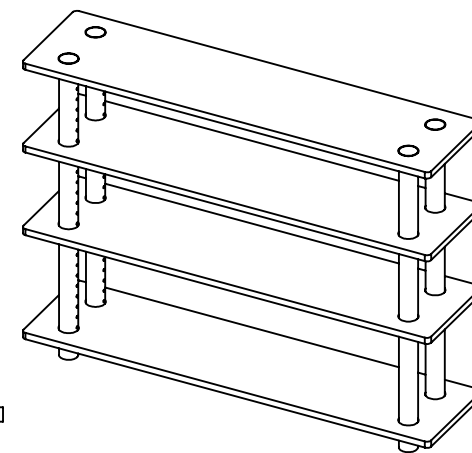

NO.	PART NUMBER	DESCRIPTION	Default/QTY.	TH	W	L	Material	Volume inches^3
1	Part1	Foot	4	2"	2"	36"	Pine	112.07
2	Part2	Shelf	4	3/4"	12"	48"	Pine	421.20
3	Wood Dowel Pins 1,4-Inch x 1-1,2-Inch	Wood Dowel Pins 1/4" x 1-1/2"	16				Birch	0.07

Web Site: www.Eoutset.com			TITLE: Assembly Drawing		
DRAWN	NAME Bright Bai	DATE 2016/2/3	MATERIAL:		
Created Date: 2016/2/2 17:30:17		FINISH:		DWG NO.	
Last Save Date: 2016/2/3 18:08:09		Volume: 2134.21 inches^3		Simple Combination Bookshelf - Circular Foot	
Author Email: brightbai@hotmail.com		Weight: 26.22 pounds		SCALE: 1:2	SHEET 1 OF 2
				REVISION	A4

DETAIL A
SCALE 1 : 2

Web Site:		www.Eoutset.com	
DRAWN	NAME	DATE	MATERIAL:
	Bright Bai	2016/2/3	
Created Date:		2016/2/2 17:30:17	FINISH:
Last Save Date:		2016/2/3 18:08:09	Volume: 2134.21 inches^3
Author Email:		brightbai@hotmail.com	Weight: 26.22 pounds

TITLE:		<h1>Assembly Drawing</h1>	
DWG NO.			
SCALE: 1:10		SHEET 2 OF 2	A4
REVISION			

SECTION A-A
SCALE 1 : 5

Web Site: www.Eoutset.com			TITLE: Foot	
DRAWN	NAME Bright Bai	DATE 2016/2/3	MATERIAL: Pine	
Created Date: 2016/2/2 17:18:19			FINISH:	DWG NO.
Last Save Date: 2016/2/3 18:02:19			Volume: 112.07 inches^3	Part1
Author Email: brightbai@hotmail.com			Weight: 1.38 pounds	A4
			SCALE: 1:5	SHEET 1 OF 1
			REVISION	