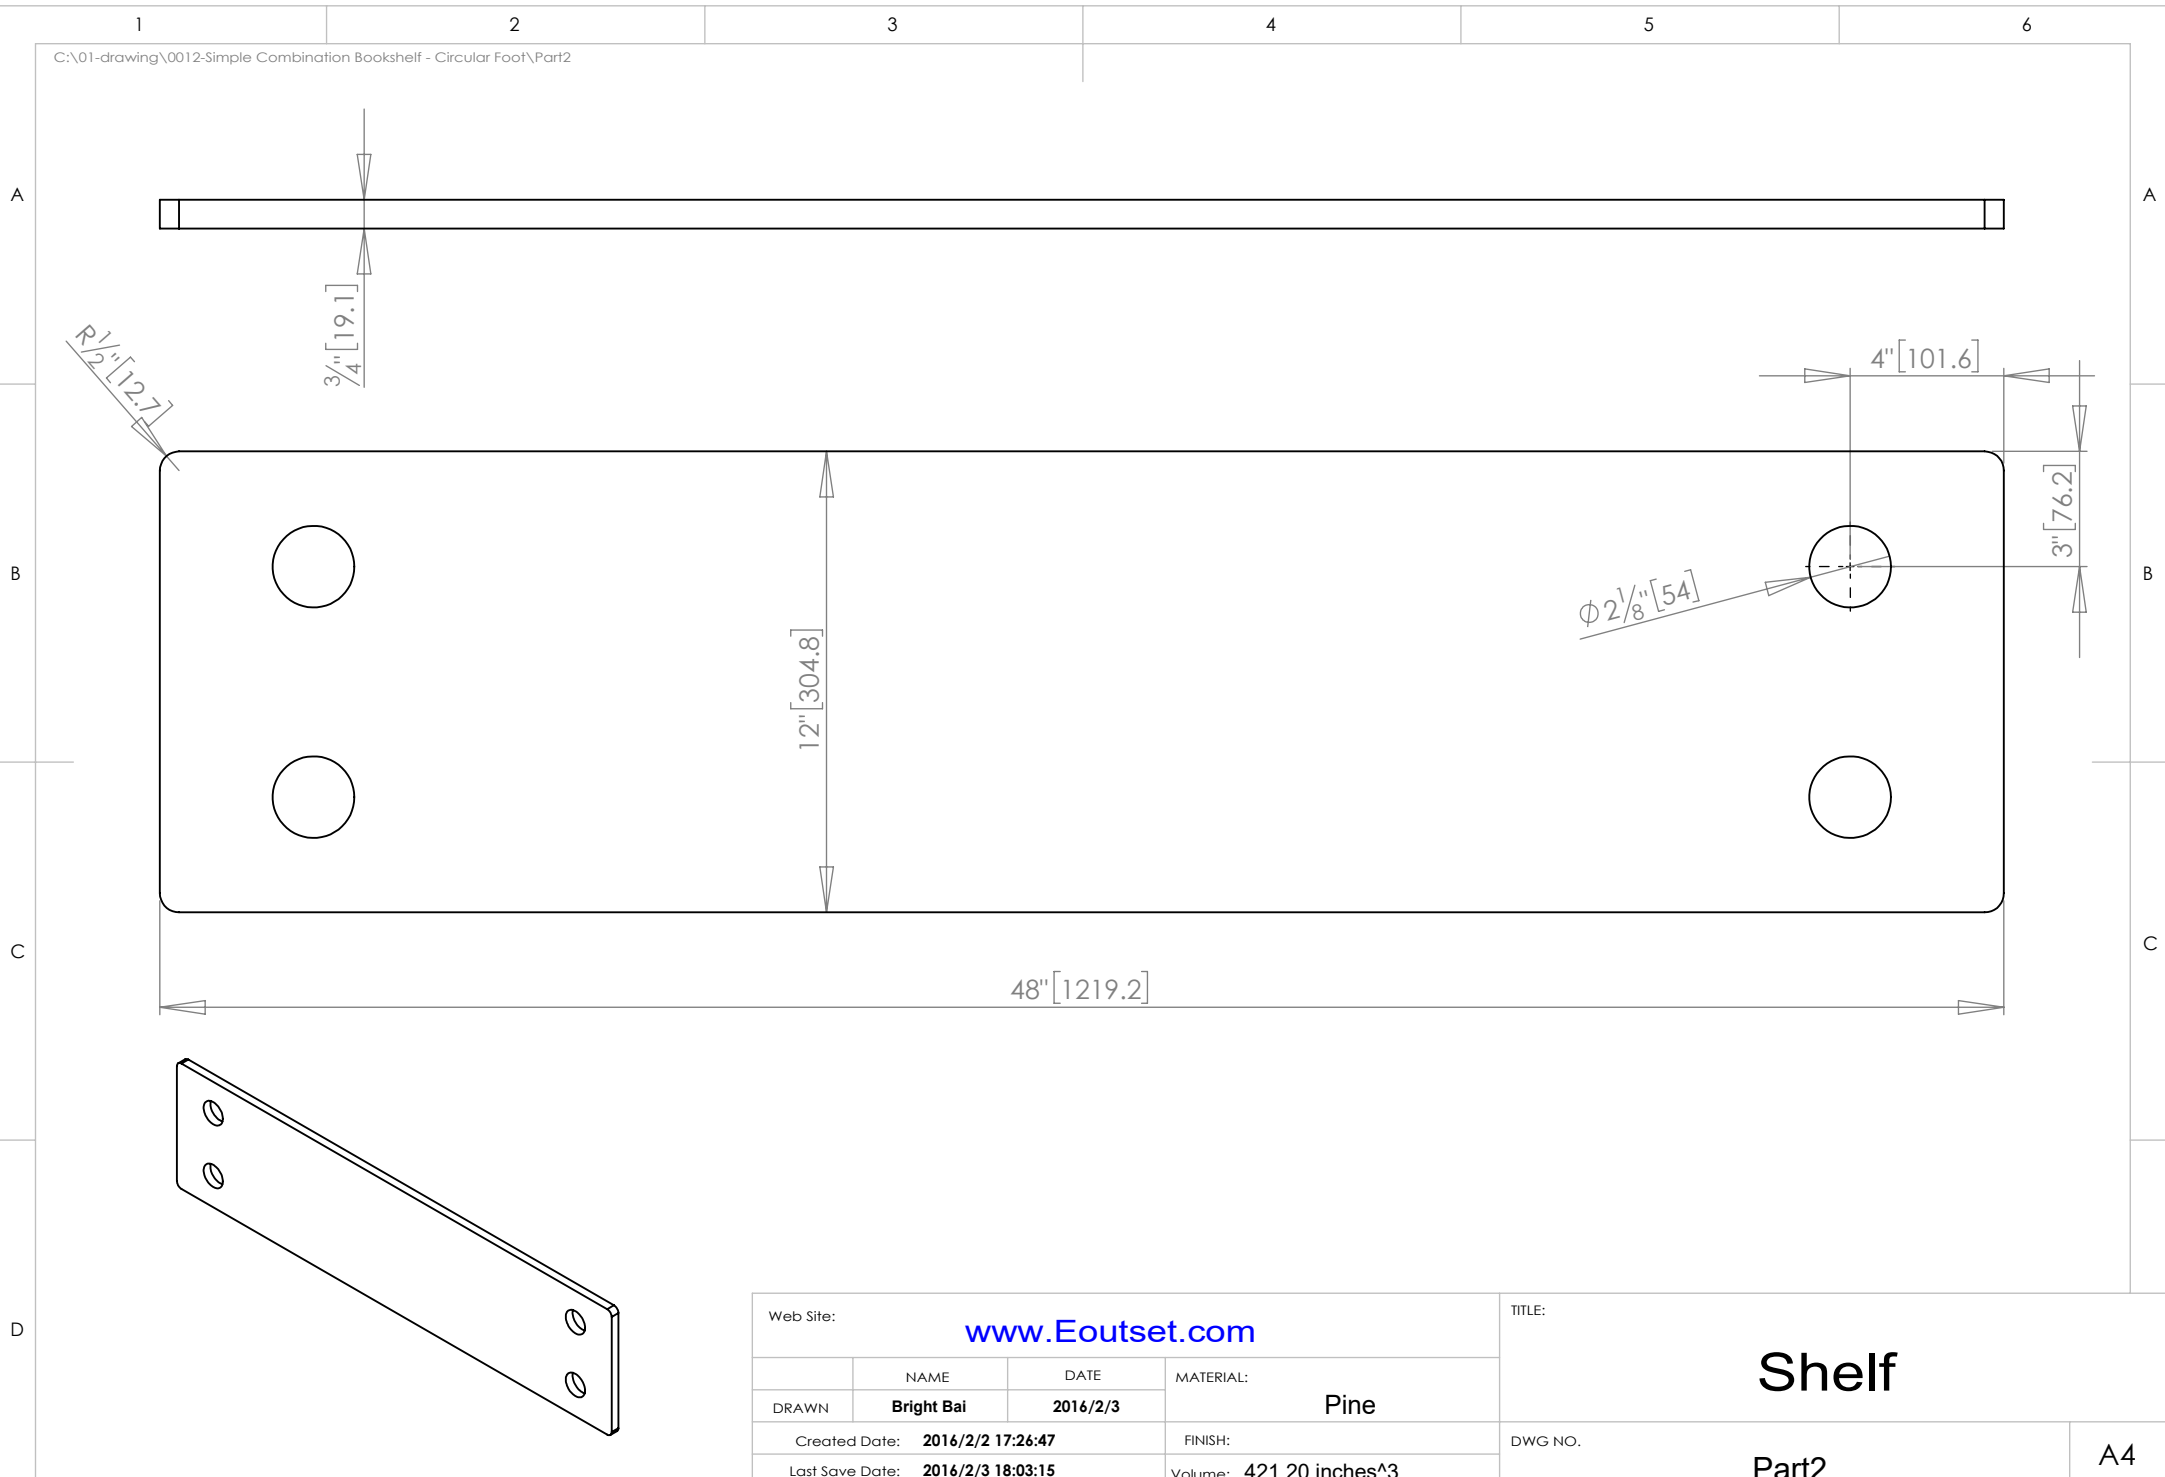

NO.	PART NUMBER	DESCRIPTION	Default/QTY.	TH	W	L	Material	Volume inches^3
1	Part1	Foot	4	2"	2"	36"	Pine	112.07
2	Part2	Shelf	4	3/4"	12"	48"	Pine	421.20
3	Wood Dowel Pins 1,4-Inch x 1-1,2-Inch	Wood Dowel Pins 1/4" x 1-1/2"	16				Birch	0.07

DETAIL A
SCALE 1 : 2

Web Site:		www.Eoutset.com	
DRAWN	NAME	DATE	MATERIAL:
	Bright Bai	2016/2/3	
Created Date:		2016/2/2 17:30:17	FINISH:
Last Save Date:		2016/2/3 18:08:09	Volume: 2134.21 inches^3
Author Email:		brightbai@hotmail.com	Weight: 26.22 pounds

TITLE:		<h1>Assembly Drawing</h1>	
DWG NO.			
SCALE: 1:10		SHEET 2 OF 2	A4
REVISION			

SECTION A-A
SCALE 1 : 5

Web Site: www.Eoutset.com			TITLE: Foot	
DRAWN	NAME Bright Bai	DATE 2016/2/3	MATERIAL: Pine	
Created Date: 2016/2/2 17:18:19			FINISH:	DWG NO.
Last Save Date: 2016/2/3 18:02:19			Volume: 112.07 inches^3	Part1
Author Email: brightbai@hotmail.com			Weight: 1.38 pounds	A4
			SCALE: 1:5	SHEET 1 OF 1
			REVISION	

Web Site: www.Eoutset.com			TITLE: Shelf	
DRAWN	NAME	DATE	MATERIAL: Pine	
	Bright Bai	2016/2/3		
Created Date: 2016/2/2 17:26:47			DWG NO.	A4
Last Save Date: 2016/2/3 18:03:15			Volume: 421.20 inches^3	Part2
Author Email: brightbai@hotmail.com			Weight: 5.17 pounds	SCALE: 1:5
			SHEET 1 OF 1	REVISION