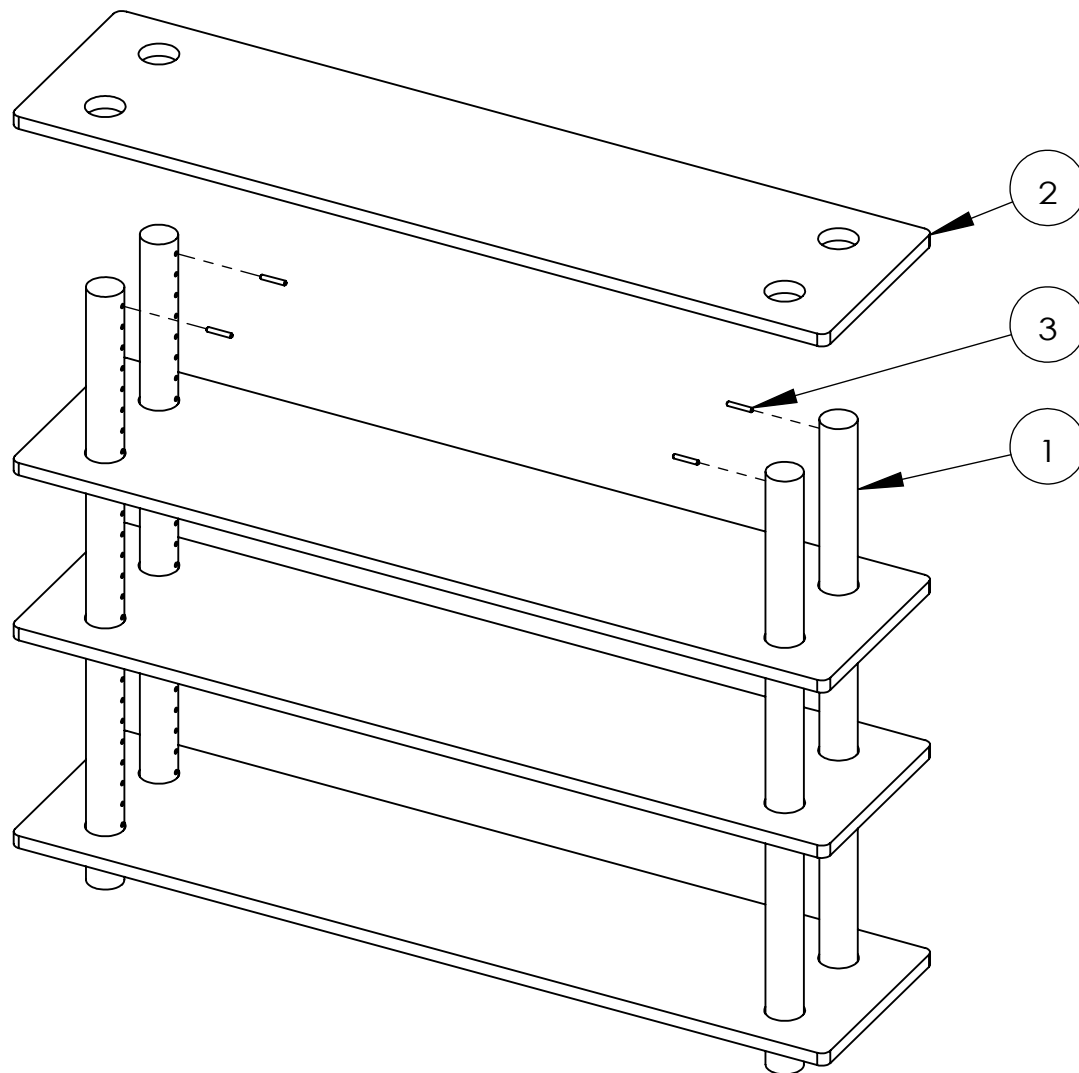

NO.	PART NUMBER	DESCRIPTION	Default/QTY.	TH	W	L	Material	Volume inches^3
1	Part1	Foot	4	2"	2"	36"	Pine	112.07
2	Part2	Shelf	4	3/4"	12"	48"	Pine	421.20
3	Wood Dowel Pins 1,4-Inch x 1-1,2-Inch	Wood Dowel Pins 1/4" x 1-1/2"	16				Birch	0.07

Web Site: www.Eoutset.com			TITLE: Assembly Drawing		
DRAWN	NAME Bright Bai	DATE 2016/2/3	MATERIAL:		
Created Date: 2016/2/2 17:30:17		FINISH:		DWG NO.	
Last Save Date: 2016/2/3 18:08:09		Volume: 2134.21 inches^3		Simple Combination Bookshelf - Circular Foot	
Author Email: brightbai@hotmail.com		Weight: 26.22 pounds		SCALE: 1:2	SHEET 1 OF 2
				REVISION	A4

TITLE:		<h1>Assembly Drawing</h1>	
DWG NO.			
SCALE: 1:10		SHEET 2 OF 2	A4
REVISION			

SECTION A-A
SCALE 1 : 5

Web Site: www.Eoutset.com			TITLE: Foot	
DRAWN	NAME Bright Bai	DATE 2016/2/3	MATERIAL: Pine	
Created Date: 2016/2/2 17:18:19			FINISH:	DWG NO.
Last Save Date: 2016/2/3 18:02:19			Volume: 112.07 inches^3	Part1
Author Email: brightbai@hotmail.com			Weight: 1.38 pounds	A4
			SCALE: 1:5	SHEET 1 OF 1
			REVISION	

Web Site: www.Eoutset.com			TITLE: Wood Dowel Pins 1/4" x 1-1/2"		
DRAWN	NAME Bright Bai	DATE 2016/2/2	MATERIAL: Birch		
Created Date: 2016/2/2 17:45:03		FINISH:		DWG NO.	A4
Last Save Date: 2016/2/2 17:45:03		Volume: 0.07 inches^3		Wood Dowel Pins 1,4-Inch x 1-1,2-Inch	
Author Email: brightbai@hotmail.com			Weight: 0.00 pounds	SCALE: 2:1	SHEET 1 OF 1
			REVISION		