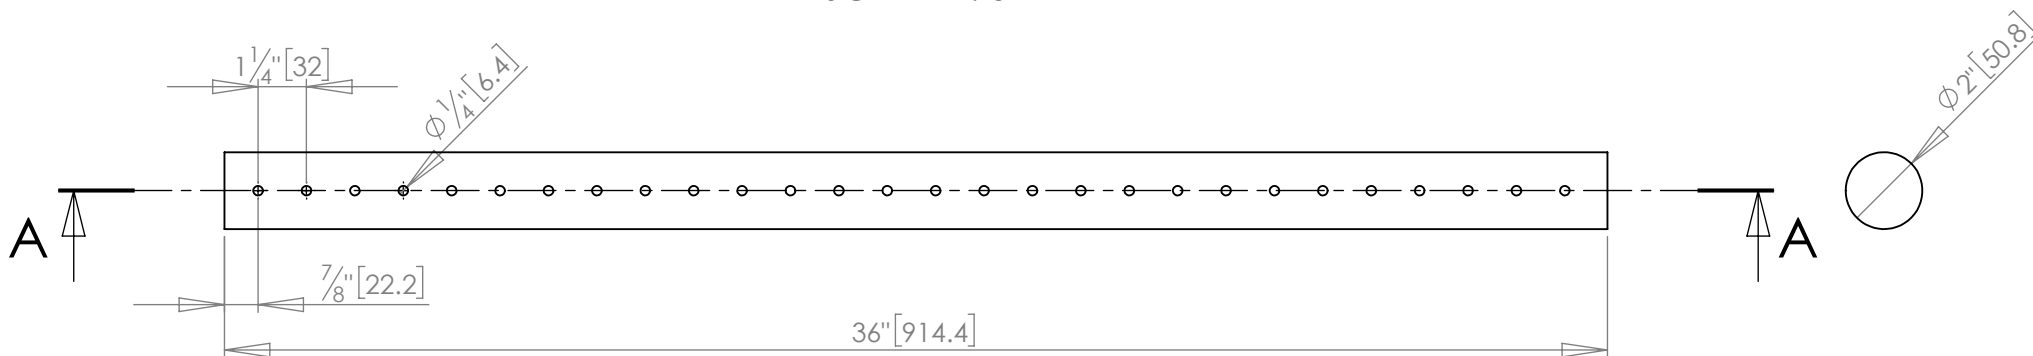

NO.	PART NUMBER	DESCRIPTION	Default/QTY.	TH	W	L	Material	Volume inches^3
1	Part1	Foot	4	2"	2"	36"	Pine	112.07
2	Part2	Shelf	4	3/4"	12"	48"	Pine	421.20
3	Wood Dowel Pins 1,4-Inch x 1-1,2-Inch	Wood Dowel Pins 1/4" x 1-1/2"	16				Birch	0.07

Web Site: www.Eoutset.com			TITLE: Assembly Drawing		
DRAWN	NAME Bright Bai	DATE 2016/2/3	MATERIAL:		
Created Date: 2016/2/2 17:30:17		FINISH:		DWG NO.	
Last Save Date: 2016/2/3 18:08:09		Volume: 2134.21 inches^3		Simple Combination Bookshelf - Circular Foot	
Author Email: brightbai@hotmail.com		Weight: 26.22 pounds		SCALE: 1:2	SHEET 1 OF 2
				REVISION	A4

DETAIL A
SCALE 1 : 2

Web Site:		www.Eoutset.com	
DRAWN	NAME	DATE	MATERIAL:
	Bright Bai	2016/2/3	
Created Date:		2016/2/2 17:30:17	FINISH:
Last Save Date:		2016/2/3 18:08:09	Volume: 2134.21 inches^3
Author Email:		brightbai@hotmail.com	Weight: 26.22 pounds

TITLE:		<h1>Assembly Drawing</h1>	
DWG NO.			
SCALE: 1:10		SHEET 2 OF 2	A4
REVISION			

SECTION A-A
SCALE 1 : 5

Web Site: www.Eoutset.com			TITLE: Foot	
DRAWN	NAME Bright Bai	DATE 2016/2/3	MATERIAL: Pine	
Created Date: 2016/2/2 17:18:19			FINISH:	DWG NO.
Last Save Date: 2016/2/3 18:02:19			Volume: 112.07 inches^3	Part1
Author Email: brightbai@hotmail.com			Weight: 1.38 pounds	A4
			SCALE: 1:5	SHEET 1 OF 1
			REVISION	