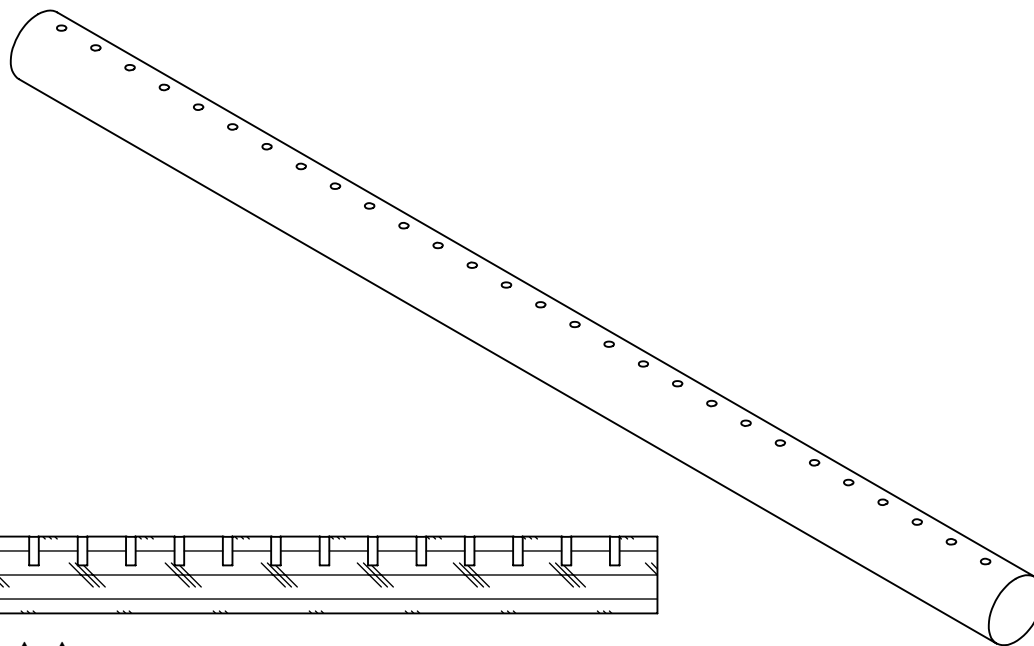

NO.	PART NUMBER	DESCRIPTION	Default/QTY.	TH	W	L	Material	Volume inches^3
1	Part1	Foot	4	2"	2"	36"	Pine	112.07
2	Part2	Shelf	4	3/4"	12"	48"	Pine	421.20
3	Wood Dowel Pins 1,4-Inch x 1-1,2-Inch	Wood Dowel Pins 1/4" x 1-1/2"	16				Birch	0.07

Web Site: www.Eoutset.com			TITLE: Assembly Drawing		
DRAWN	NAME Bright Bai	DATE 2016/2/3	MATERIAL:		
Created Date: 2016/2/2 17:30:17		FINISH:		DWG NO.	
Last Save Date: 2016/2/3 18:08:09		Volume: 2134.21 inches^3		Simple Combination Bookshelf - Circular Foot	
Author Email: brightbai@hotmail.com		Weight: 26.22 pounds		SCALE: 1:2	SHEET 1 OF 2
				REVISION	A4

DETAIL A
SCALE 1 : 2

Web Site:		www.Eoutset.com	
DRAWN	NAME	DATE	MATERIAL:
	Bright Bai	2016/2/3	
Created Date:		2016/2/2 17:30:17	FINISH:
Last Save Date:		2016/2/3 18:08:09	Volume: 2134.21 inches^3
Author Email:		brightbai@hotmail.com	Weight: 26.22 pounds

TITLE:		<h1>Assembly Drawing</h1>	
DWG NO.			
SCALE: 1:10		SHEET 2 OF 2	A4
REVISION			

SECTION A-A
SCALE 1 : 5

Web Site: www.Eoutset.com			TITLE: Foot	
DRAWN	NAME Bright Bai	DATE 2016/2/3	MATERIAL: Pine	
Created Date: 2016/2/2 17:18:19			FINISH:	DWG NO.
Last Save Date: 2016/2/3 18:02:19			Volume: 112.07 inches^3	Part1
Author Email: brightbai@hotmail.com			Weight: 1.38 pounds	A4
			SCALE: 1:5	SHEET 1 OF 1
			REVISION	