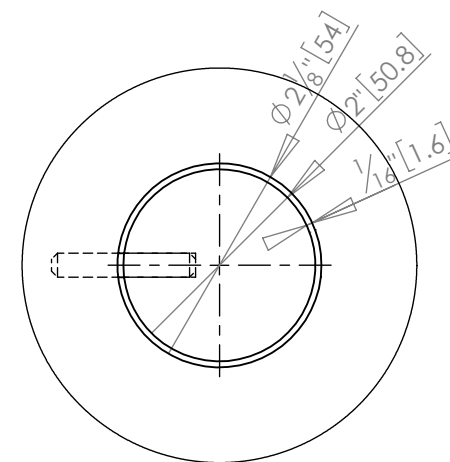

NO.	PART NUMBER	DESCRIPTION	Default/QTY.	TH	W	L	Material	Volume inches^3
1	Part1	Foot	4	2"	2"	36"	Pine	112.07
2	Part2	Shelf	4	3/4"	12"	48"	Pine	421.20
3	Wood Dowel Pins 1,4-Inch x 1-1,2-Inch	Wood Dowel Pins 1/4" x 1-1/2"	16				Birch	0.07

Web Site: www.Eoutset.com			TITLE: Assembly Drawing		
DRAWN	NAME Bright Bai	DATE 2016/2/3	MATERIAL:		
Created Date: 2016/2/2 17:30:17		FINISH:		DWG NO.	
Last Save Date: 2016/2/3 18:08:09		Volume: 2134.21 inches^3		Simple Combination Bookshelf - Circular Foot	
Author Email: brightbai@hotmail.com		Weight: 26.22 pounds		SCALE: 1:2	SHEET 1 OF 2
				REVISION	A4

DETAIL A
SCALE 1 : 2

Web Site:		www.Eoutset.com	
DRAWN	NAME	DATE	MATERIAL:
	Bright Bai	2016/2/3	
Created Date:		2016/2/2 17:30:17	FINISH:
Last Save Date:		2016/2/3 18:08:09	Volume: 2134.21 inches^3
Author Email:		brightbai@hotmail.com	Weight: 26.22 pounds

Web Site: www.Eoutset.com			TITLE: Wood Dowel Pins 1/4" x 1-1/2"		
DRAWN	NAME Bright Bai	DATE 2016/2/2	MATERIAL: Birch		
Created Date: 2016/2/2 17:45:03		FINISH:		DWG NO.	A4
Last Save Date: 2016/2/2 17:45:03		Volume: 0.07 inches^3		Wood Dowel Pins 1,4-Inch x 1-1,2-Inch	
Author Email: brightbai@hotmail.com			Weight: 0.00 pounds	SCALE: 2:1	SHEET 1 OF 1
			REVISION		