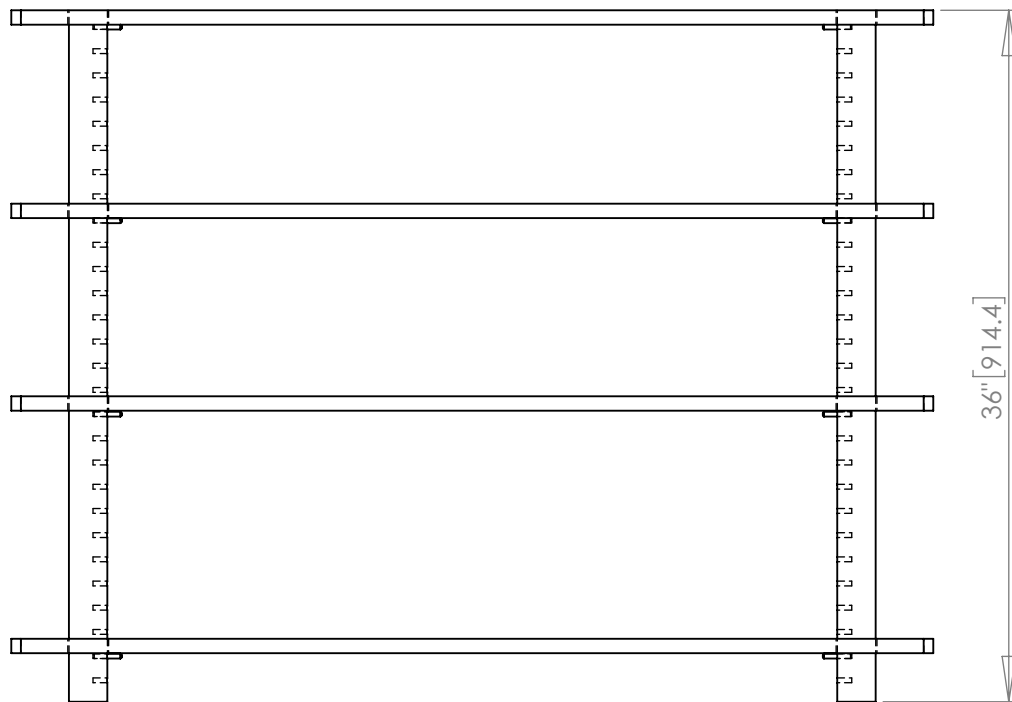

NO.	PART NUMBER	DESCRIPTION	Default/QTY.	TH	W	L	Material	Volume inches^3
1	Part1	Foot	4	2"	2"	36"	Pine	112.07
2	Part2	Shelf	4	3/4"	12"	48"	Pine	421.20
3	Wood Dowel Pins 1,4-Inch x 1-1,2-Inch	Wood Dowel Pins 1/4" x 1-1/2"	16				Birch	0.07

Web Site: www.Eoutset.com			TITLE: Assembly Drawing		
DRAWN	NAME Bright Bai	DATE 2016/2/3	MATERIAL:		
Created Date: 2016/2/2 17:30:17		FINISH:		DWG NO.	
Last Save Date: 2016/2/3 18:08:09		Volume: 2134.21 inches^3		Simple Combination Bookshelf - Circular Foot	
Author Email: brightbai@hotmail.com		Weight: 26.22 pounds		SCALE: 1:2	SHEET 1 OF 2
				REVISION	A4

DETAIL A
SCALE 1 : 2

Web Site:		www.Eoutset.com	
DRAWN	NAME	DATE	MATERIAL:
	Bright Bai	2016/2/3	
Created Date:		2016/2/2 17:30:17	FINISH:
Last Save Date:		2016/2/3 18:08:09	Volume: 2134.21 inches^3
Author Email:		brightbai@hotmail.com	Weight: 26.22 pounds

TITLE:		<h1>Assembly Drawing</h1>	
DWG NO.			
SCALE: 1:10		SHEET 2 OF 2	A4
REVISION			

SECTION A-A
SCALE 1 : 5

Web Site: www.Eoutset.com			TITLE: Foot	
DRAWN	NAME Bright Bai	DATE 2016/2/3	MATERIAL: Pine	
Created Date: 2016/2/2 17:18:19			FINISH:	DWG NO.
Last Save Date: 2016/2/3 18:02:19			Volume: 112.07 inches^3	Part1
Author Email: brightbai@hotmail.com			Weight: 1.38 pounds	A4
			SCALE: 1:5	SHEET 1 OF 1
			REVISION	