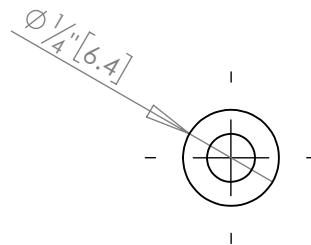

NO.	PART NUMBER	DESCRIPTION	Default/QTY.	TH	W	L	Material	Volume inches^3
1	Part1	Foot	4	2"	2"	36"	Pine	112.07
2	Part2	Shelf	4	3/4"	12"	48"	Pine	421.20
3	Wood Dowel Pins 1,4-Inch x 1-1,2-Inch	Wood Dowel Pins 1/4" x 1-1/2"	16				Birch	0.07

DETAIL A
SCALE 1 : 2

Web Site:		www.Eoutset.com	
DRAWN	NAME	DATE	MATERIAL:
	Bright Bai	2016/2/3	
Created Date:		2016/2/2 17:30:17	FINISH:
Last Save Date:		2016/2/3 18:08:09	Volume: 2134.21 inches^3
Author Email:		brightbai@hotmail.com	Weight: 26.22 pounds

TITLE:		<h1>Assembly Drawing</h1>	
DWG NO.			
SCALE: 1:10		SHEET 2 OF 2	A4
REVISION			

SECTION A-A
SCALE 1 : 5

Web Site: www.Eoutset.com			TITLE: Foot	
DRAWN	NAME Bright Bai	DATE 2016/2/3	MATERIAL: Pine	
Created Date: 2016/2/2 17:18:19			FINISH:	DWG NO.
Last Save Date: 2016/2/3 18:02:19			Volume: 112.07 inches^3	Part1
Author Email: brightbai@hotmail.com			Weight: 1.38 pounds	A4
			SCALE: 1:5	SHEET 1 OF 1
			REVISION	

Web Site: www.Eoutset.com			TITLE: Shelf	
DRAWN	NAME	DATE	MATERIAL: Pine	
	Bright Bai	2016/2/3		
Created Date: 2016/2/2 17:26:47			DWG NO.	A4
Last Save Date: 2016/2/3 18:03:15			Volume: 421.20 inches^3	Part2
Author Email: brightbai@hotmail.com			Weight: 5.17 pounds	SCALE: 1:5
			SHEET 1 OF 1	REVISION