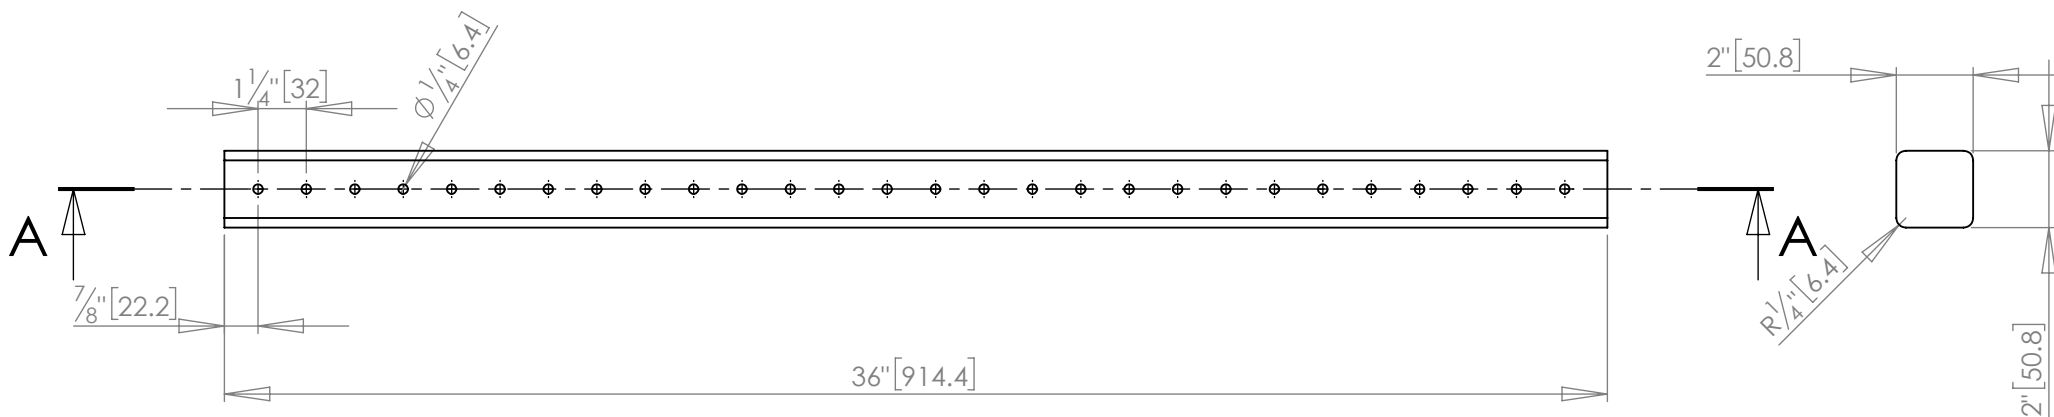

SECTION A-A
SCALE 1 : 5

Web Site: www.Eoutset.com			TITLE: Foot	
DRAWN	NAME	DATE	MATERIAL: Pine	
	Bright Bai	2016/2/2		
Created Date: 2016/2/2 17:18:19			DWG NO.	
Last Save Date: 2016/2/2 17:26:28			Part1	
Author Email: brightbai@hotmail.com			A4	
Weight: 1.73 pounds			SCALE: 1:5	
Volume: 141.04 inches^3			SHEET 1 OF 1	
			REVISION