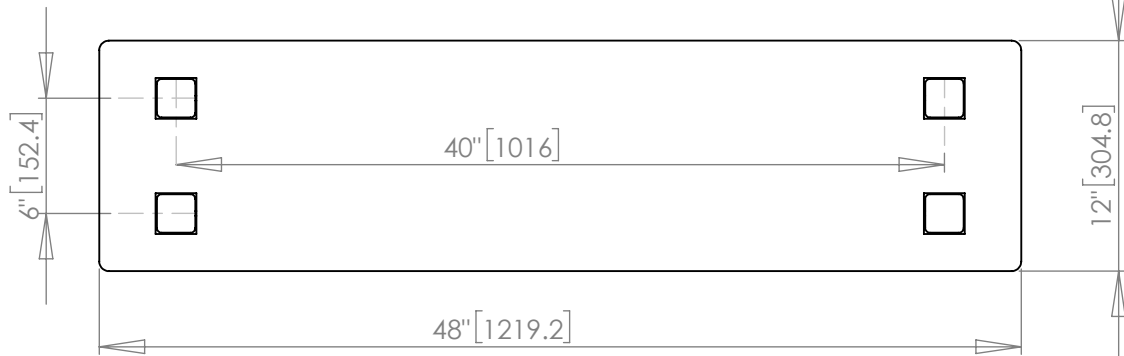

NO.	PART NUMBER	DESCRIPTION	Default/QTY.	TH	W	L	Material	Volume inches^3
1	Part1	Foot	4	2"	2"	36"	Pine	141.04
2	Part2	Shelf	4	3/4"	12"	48"	Pine	418.29
3	Wood Dowel Pins 1,4-Inch x 1-1,2-Inch	Wood Dowel Pins 1/4" x 1-1/2"	16				Birch	0.07

Web Site: www.Eoutset.com			TITLE: Assembly Drawing		
DRAWN	NAME Bright Bai	DATE 2016/2/2	MATERIAL:		
Created Date: 2016/2/2 17:30:17		FINISH:		DWG NO. Simple Combination Bookshelf - Square Foot	
Last Save Date: 2016/2/2 17:37:06		Volume: 2238.46 inches^3		A4	
Author Email: brightbai@hotmail.com			Weight: 27.50 pounds		REVISION
			SCALE: 1:2		SHEET 1 OF 2

Web Site:		www.Eoutset.com	
DRAWN	NAME	DATE	MATERIAL:
	Bright Bai	2016/2/2	
Created Date:		2016/2/2 17:30:17	FINISH:
Last Save Date:		2016/2/2 17:37:06	Volume: 2238.46 inches^3
Author Email:		brightbai@hotmail.com	Weight: 27.50 pounds

Web Site: www.Eoutset.com			TITLE: Wood Dowel Pins 1/4" x 1-1/2"		
DRAWN	NAME Bright Bai	DATE 2016/2/2	MATERIAL: Birch		
Created Date: 2016/2/2 17:45:03		FINISH:		DWG NO.	A4
Last Save Date: 2016/2/2 17:45:03		Volume: 0.07 inches^3		Wood Dowel Pins 1,4-Inch x 1-1,2-Inch	
Author Email: brightbai@hotmail.com			Weight: 0.00 pounds	SCALE: 2:1	SHEET 1 OF 1
			REVISION		