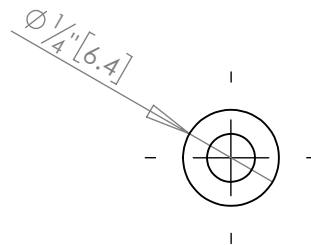

NO.	PART NUMBER	DESCRIPTION	Default/QTY.	TH	W	L	Material	Volume inches^3
1	Part1	Foot	4	2"	2"	36"	Pine	141.04
2	Part2	Shelf	4	3/4"	12"	48"	Pine	418.29
3	Wood Dowel Pins 1,4-Inch x 1-1,2-Inch	Wood Dowel Pins 1/4" x 1-1/2"	16				Birch	0.07

Web Site:		www.Eoutset.com	
DRAWN	NAME	DATE	MATERIAL:
	Bright Bai	2016/2/2	
Created Date:		2016/2/2 17:30:17	FINISH:
Last Save Date:		2016/2/2 17:37:06	Volume: 2238.46 inches^3
Author Email:		brightbai@hotmail.com	Weight: 27.50 pounds

TITLE:		Assembly Drawing	
DWG NO.			
Simple Combination Bookshelf - Square Foot		A4	
SCALE: 1:10	SHEET 2 OF 2	REVISION	

SECTION A-A
SCALE 1 : 5

Web Site: www.Eoutset.com			TITLE: Foot	
DRAWN	NAME	DATE	MATERIAL: Pine	
	Bright Bai	2016/2/2		
Created Date: 2016/2/2 17:18:19			DWG NO.	
Last Save Date: 2016/2/2 17:26:28			Part1	
Author Email: brightbai@hotmail.com			A4	
Weight: 1.73 pounds			SCALE: 1:5	
Volume: 141.04 inches^3			SHEET 1 OF 1	
			REVISION	

Web Site: www.Eoutset.com			TITLE: Shelf	
DRAWN	NAME	DATE	MATERIAL: Pine	
	Bright Bai	2016/2/2		
Created Date: 2016/2/2 17:26:47			DWG NO.	
Last Save Date: 2016/2/2 17:29:53			Volume: 418.29 inches^3	
Author Email: brightbai@hotmail.com			Weight: 5.14 pounds	
			SCALE: 1:5	
			SHEET 1 OF 1	
			REVISION	
			A4	