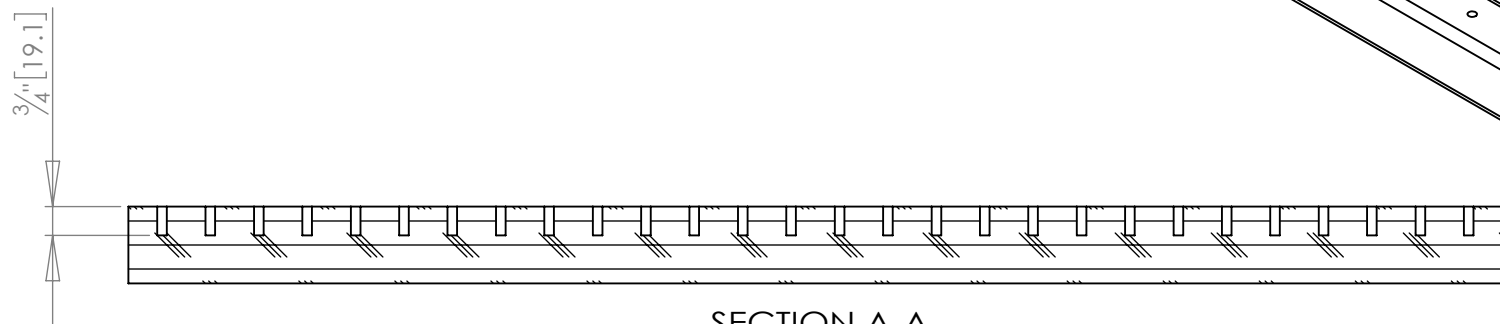

Web Site: www.Eoutset.com			TITLE: Foot	
DRAWN	NAME	DATE	MATERIAL: Pine	
	Bright Bai	2016/2/2		
Created Date: 2016/2/2 17:18:19			DWG NO.	
Last Save Date: 2016/2/2 17:26:28			Part1	
Author Email: brightbai@hotmail.com			A4	
Weight: 1.73 pounds			SCALE: 1:5	
Volume: 141.04 inches^3			SHEET 1 OF 1	
			REVISION