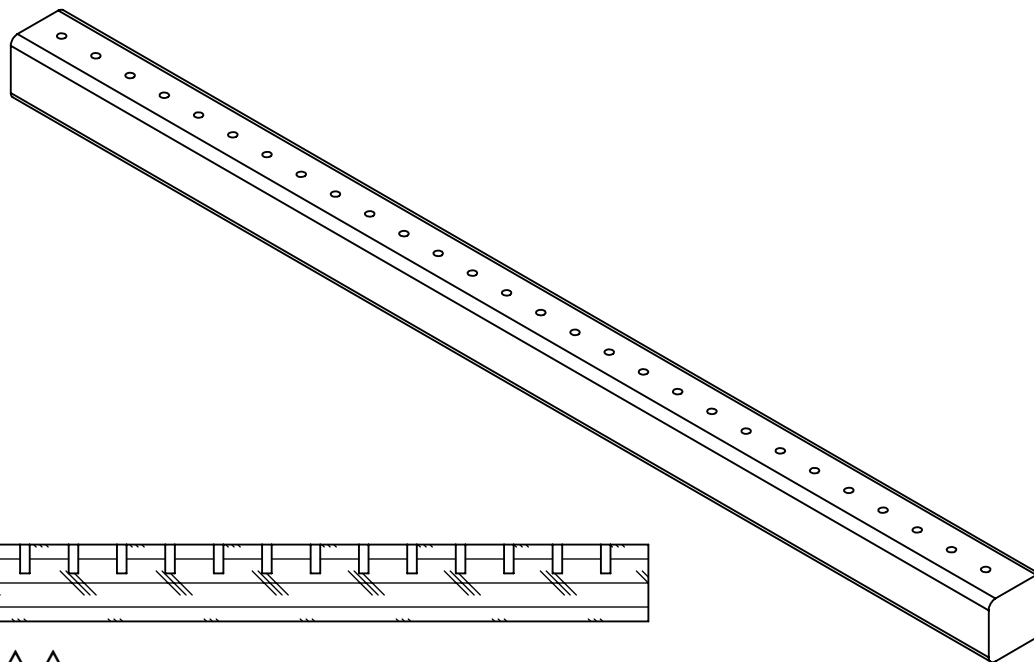

Web Site: www.Eoutset.com			TITLE: Foot	
DRAWN	NAME	DATE	MATERIAL: Pine	
	Bright Bai	2016/2/2		
Created Date: 2016/2/2 17:18:19			DWG NO.	
Last Save Date: 2016/2/2 17:26:28			Part1	
Author Email: brightbai@hotmail.com			A4	
Weight: 1.73 pounds			SCALE: 1:5	
Volume: 141.04 inches^3			SHEET 1 OF 1	
			REVISION