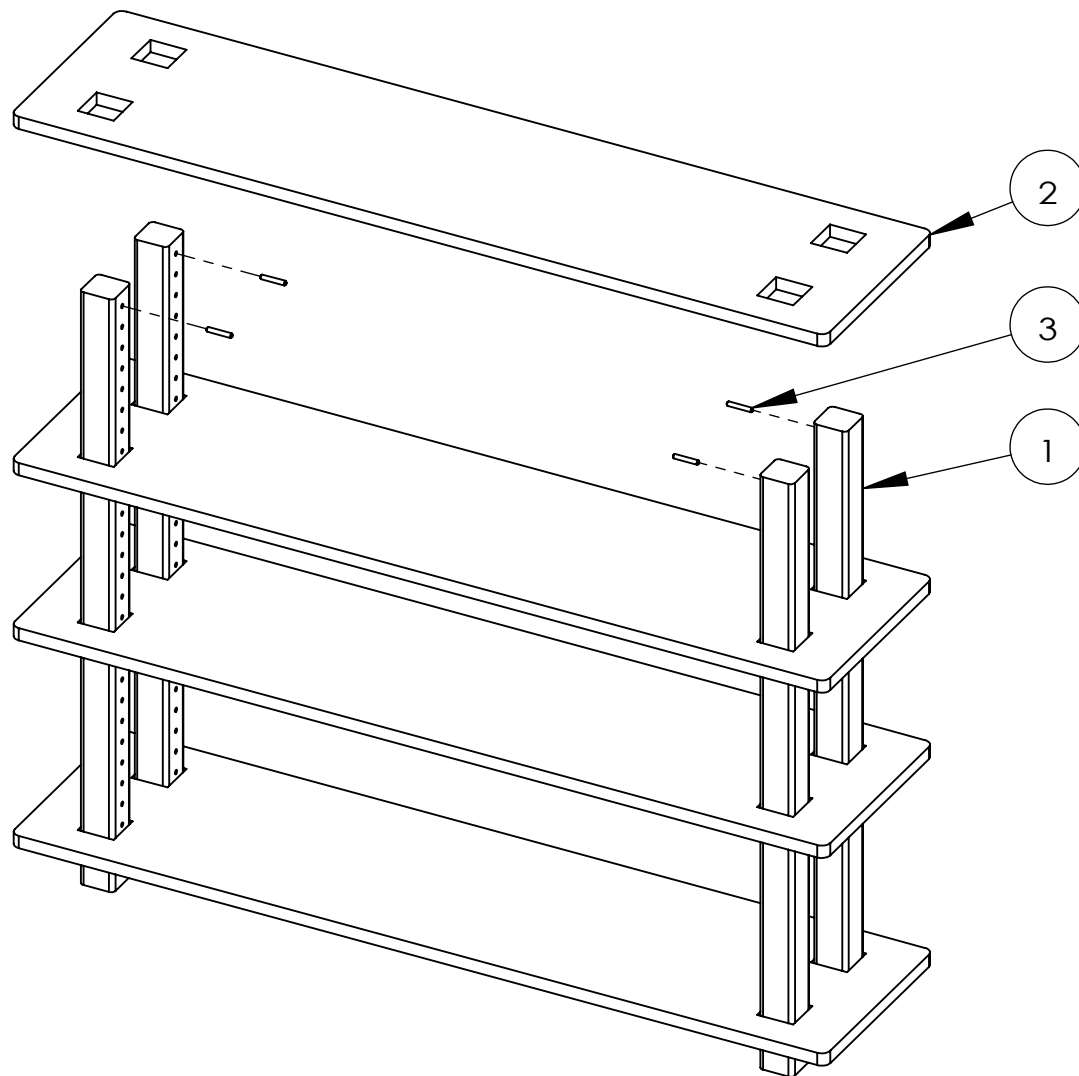

NO.	PART NUMBER	DESCRIPTION	Default/QTY.	TH	W	L	Material	Volume inches^3
1	Part1	Foot	4	2"	2"	36"	Pine	141.04
2	Part2	Shelf	4	3/4"	12"	48"	Pine	418.29
3	Wood Dowel Pins 1,4-Inch x 1-1,2-Inch	Wood Dowel Pins 1/4" x 1-1/2"	16				Birch	0.07

Web Site: www.Eoutset.com			TITLE: Assembly Drawing		
DRAWN	NAME Bright Bai	DATE 2016/2/2	MATERIAL:		
Created Date: 2016/2/2 17:30:17		FINISH:		DWG NO. Simple Combination Bookshelf - Square Foot	
Last Save Date: 2016/2/2 17:37:06		Volume: 2238.46 inches^3		A4	
Author Email: brightbai@hotmail.com			Weight: 27.50 pounds		REVISION
			SCALE: 1:2		SHEET 1 OF 2

Web Site: www.Eoutset.com			TITLE: Wood Dowel Pins 1/4" x 1-1/2"		
DRAWN	NAME Bright Bai	DATE 2016/2/2	MATERIAL: Birch		
Created Date: 2016/2/2 17:45:03		FINISH:		DWG NO.	A4
Last Save Date: 2016/2/2 17:45:03		Volume: 0.07 inches^3		Wood Dowel Pins 1,4-Inch x 1-1,2-Inch	
Author Email: brightbai@hotmail.com			Weight: 0.00 pounds	SCALE: 2:1	SHEET 1 OF 1
			REVISION		