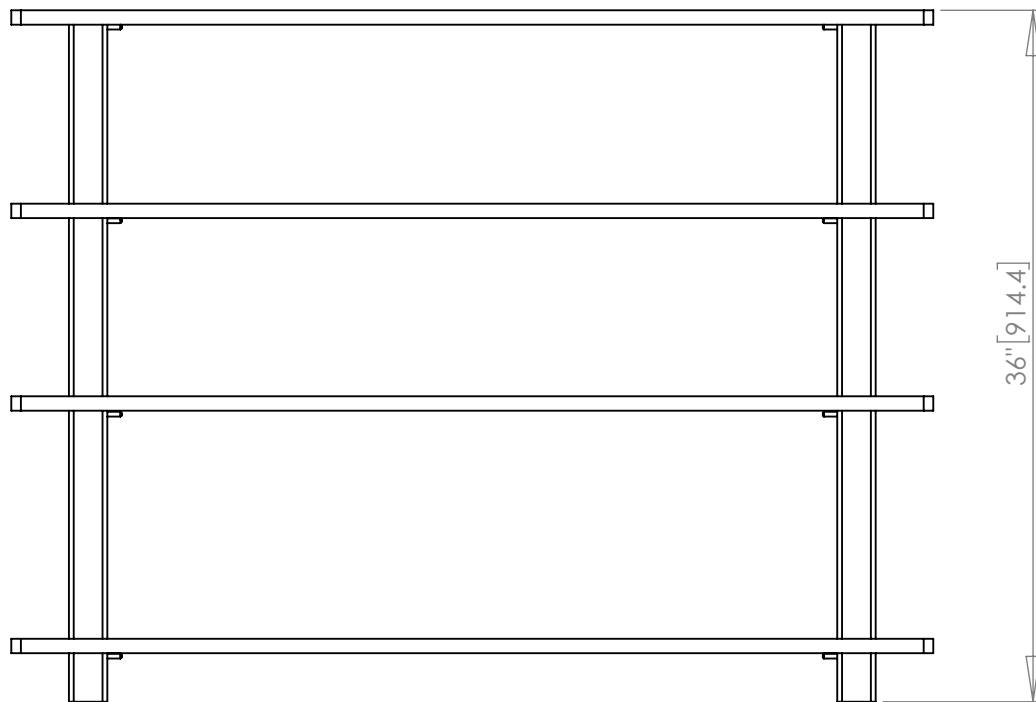

NO.	PART NUMBER	DESCRIPTION	Default/QTY.	TH	W	L	Material	Volume inches^3
1	Part1	Foot	4	2"	2"	36"	Pine	141.04
2	Part2	Shelf	4	3/4"	12"	48"	Pine	418.29
3	Wood Dowel Pins 1,4-Inch x 1-1,2-Inch	Wood Dowel Pins 1/4" x 1-1/2"	16				Birch	0.07

Web Site: www.Eoutset.com			TITLE: Assembly Drawing		
DRAWN	NAME Bright Bai	DATE 2016/2/2	MATERIAL:		
Created Date: 2016/2/2 17:30:17		FINISH:		DWG NO. Simple Combination Bookshelf - Square Foot	
Last Save Date: 2016/2/2 17:37:06		Volume: 2238.46 inches^3		A4	
Author Email: brightbai@hotmail.com			Weight: 27.50 pounds		REVISION
			SCALE: 1:2		SHEET 1 OF 2

Web Site:		www.Eoutset.com	
DRAWN	NAME	DATE	MATERIAL:
	Bright Bai	2016/2/2	
Created Date:		2016/2/2 17:30:17	FINISH:
Last Save Date:		2016/2/2 17:37:06	Volume: 2238.46 inches^3
Author Email:		brightbai@hotmail.com	Weight: 27.50 pounds

TITLE:		Assembly Drawing	
DWG NO.			
Simple Combination Bookshelf - Square Foot		A4	
SCALE: 1:10	SHEET 2 OF 2	REVISION	

SECTION A-A
SCALE 1 : 5

Web Site: www.Eoutset.com			TITLE: Foot	
DRAWN	NAME	DATE	MATERIAL: Pine	
	Bright Bai	2016/2/2		
Created Date: 2016/2/2 17:18:19			DWG NO.	
Last Save Date: 2016/2/2 17:26:28			Part1	
Author Email: brightbai@hotmail.com			A4	
Weight: 1.73 pounds			SCALE: 1:5	
Volume: 141.04 inches^3			SHEET 1 OF 1	
			REVISION	