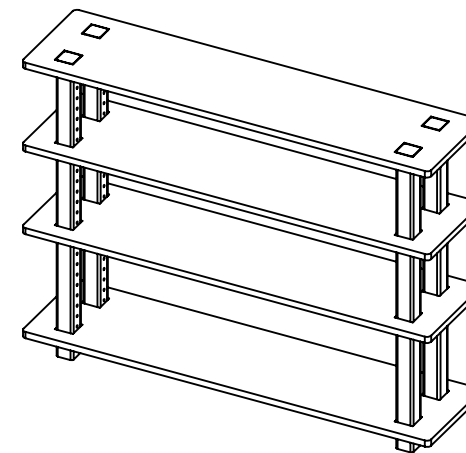

NO.	PART NUMBER	DESCRIPTION	Default/QTY.	TH	W	L	Material	Volume inches^3
1	Part1	Foot	4	2"	2"	36"	Pine	141.04
2	Part2	Shelf	4	3/4"	12"	48"	Pine	418.29
3	Wood Dowel Pins 1,4-Inch x 1-1,2-Inch	Wood Dowel Pins 1/4" x 1-1/2"	16				Birch	0.07

Web Site: www.Eoutset.com			TITLE: Assembly Drawing		
DRAWN	NAME Bright Bai	DATE 2016/2/2	MATERIAL:		
Created Date: 2016/2/2 17:30:17		FINISH:		DWG NO. Simple Combination Bookshelf - Square Foot	
Last Save Date: 2016/2/2 17:37:06		Volume: 2238.46 inches^3		A4	
Author Email: brightbai@hotmail.com			Weight: 27.50 pounds		REVISION
			SCALE: 1:2		SHEET 1 OF 2

Web Site:		www.Eoutset.com	
DRAWN	NAME	DATE	MATERIAL:
	Bright Bai	2016/2/2	
Created Date:		2016/2/2 17:30:17	FINISH:
Last Save Date:		2016/2/2 17:37:06	Volume: 2238.46 inches^3
Author Email:		brightbai@hotmail.com	Weight: 27.50 pounds

TITLE:		Assembly Drawing	
DWG NO.			
Simple Combination Bookshelf - Square Foot		A4	
SCALE: 1:10	SHEET 2 OF 2	REVISION	

SECTION A-A
SCALE 1 : 5

Web Site: www.Eoutset.com			TITLE: Foot	
DRAWN	NAME	DATE	MATERIAL: Pine	
	Bright Bai	2016/2/2		
Created Date: 2016/2/2 17:18:19			DWG NO.	
Last Save Date: 2016/2/2 17:26:28			Part1	
Author Email: brightbai@hotmail.com			A4	
Weight: 1.73 pounds			SCALE: 1:5	
Volume: 141.04 inches^3			SHEET 1 OF 1	
			REVISION	