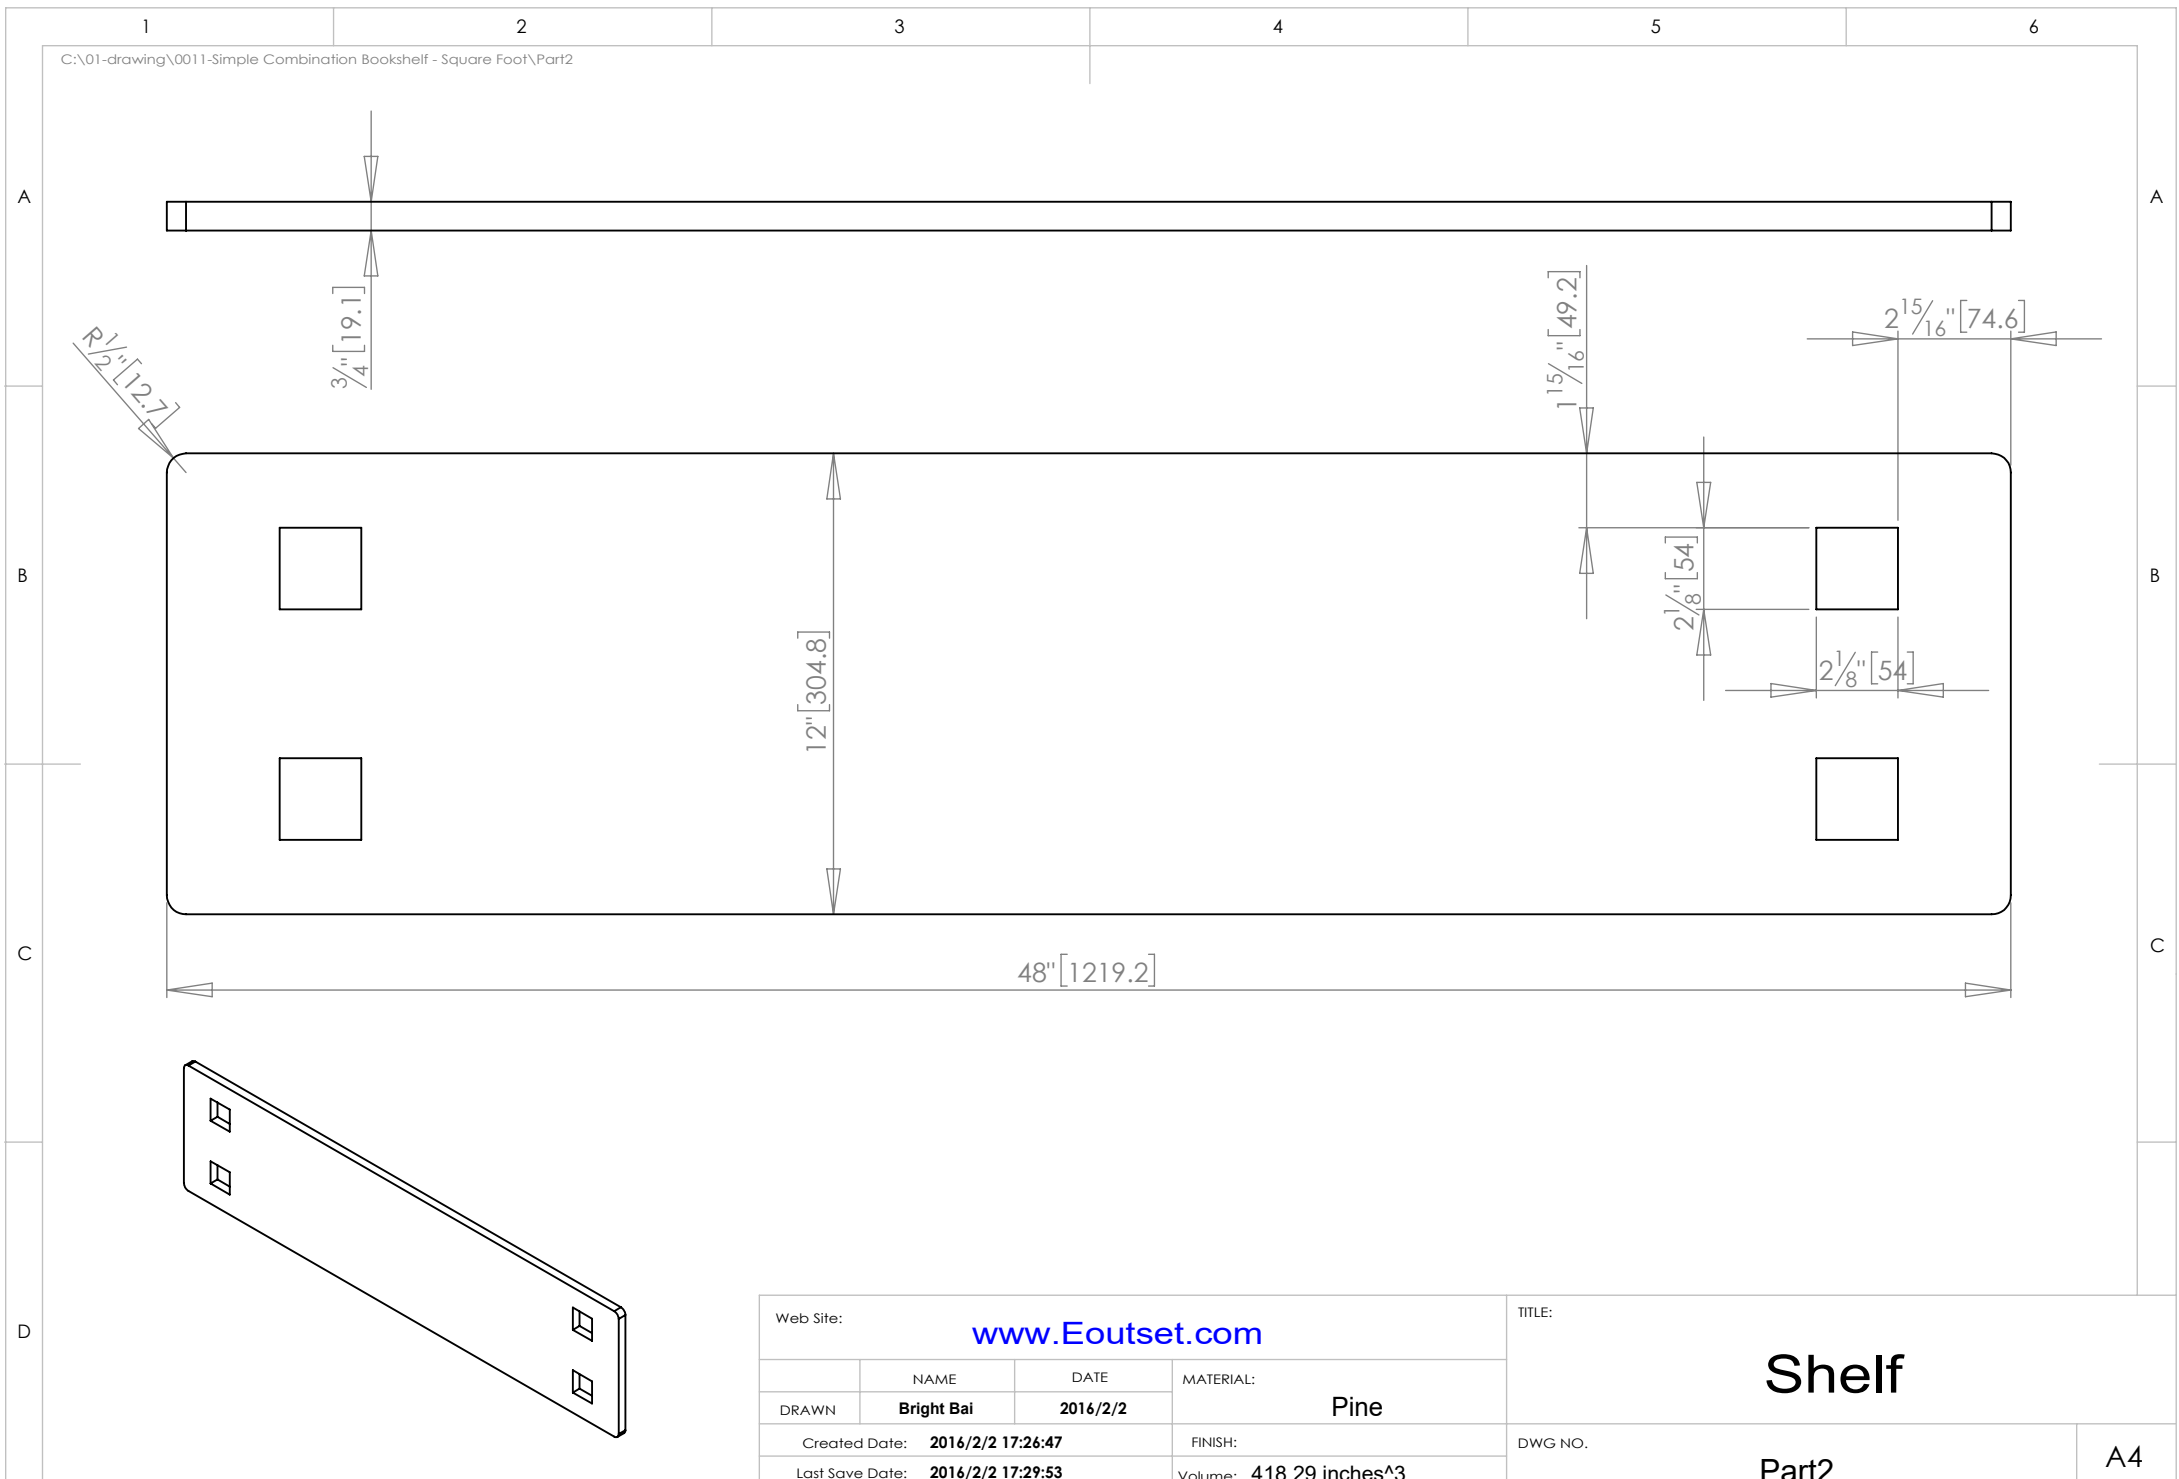

NO.	PART NUMBER	DESCRIPTION	Default/QTY.	TH	W	L	Material	Volume inches^3
1	Part1	Foot	4	2"	2"	36"	Pine	141.04
2	Part2	Shelf	4	3/4"	12"	48"	Pine	418.29
3	Wood Dowel Pins 1,4-Inch x 1-1,2-Inch	Wood Dowel Pins 1/4" x 1-1/2"	16				Birch	0.07

Web Site:		www.Eoutset.com	
DRAWN	NAME	DATE	MATERIAL:
	Bright Bai	2016/2/2	
Created Date:		2016/2/2 17:30:17	FINISH:
Last Save Date:		2016/2/2 17:37:06	Volume: 2238.46 inches^3
Author Email:		brightbai@hotmail.com	Weight: 27.50 pounds

TITLE:		Assembly Drawing	
DWG NO.			
Simple Combination Bookshelf - Square Foot		A4	
SCALE: 1:10	SHEET 2 OF 2	REVISION	

SECTION A-A
SCALE 1 : 5

Web Site: www.Eoutset.com			TITLE: Foot	
DRAWN	NAME	DATE	MATERIAL: Pine	
	Bright Bai	2016/2/2		
Created Date: 2016/2/2 17:18:19			DWG NO.	
Last Save Date: 2016/2/2 17:26:28			Part1	
Author Email: brightbai@hotmail.com			A4	
Weight: 1.73 pounds			SCALE: 1:5	
Volume: 141.04 inches^3			SHEET 1 OF 1	
			REVISION	

Web Site: www.Eoutset.com			TITLE: Shelf	
DRAWN	NAME	DATE	MATERIAL: Pine	
	Bright Bai	2016/2/2		
Created Date: 2016/2/2 17:26:47			DWG NO.	
Last Save Date: 2016/2/2 17:29:53			Volume: 418.29 inches^3	
Author Email: brightbai@hotmail.com			Weight: 5.14 pounds	
			SCALE: 1:5	
			SHEET 1 OF 1	
			REVISION	
			A4	